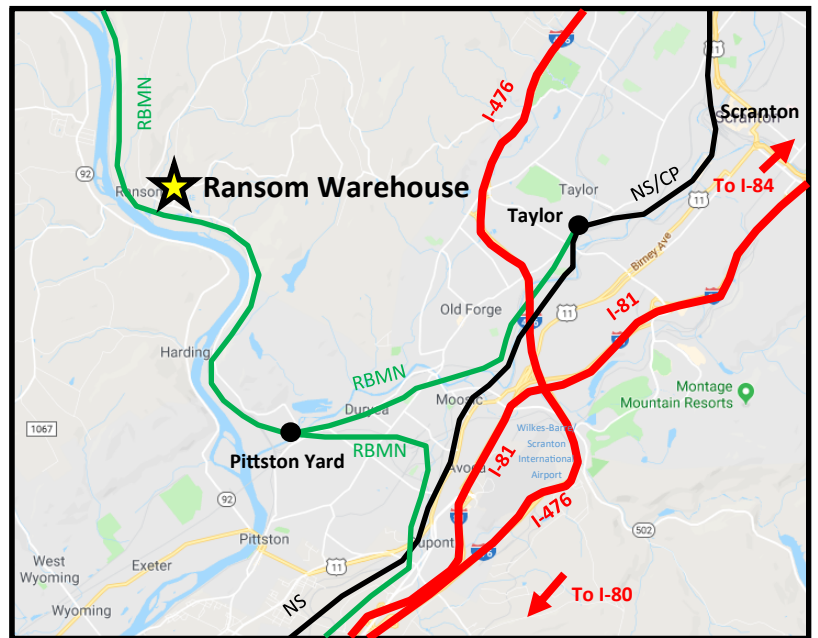

Reading Railroad Transfer, LLC

Reading Blue Mountain & Northern Railroad

Ransom, PA Warehouse

34 Main Street, Ransom, PA

www.RBMNRR.com

Warehouse details

- 83,000 square ft paper grade warehouse
- 30 acres outside storage space
- 400 ft inside rail dock
- 8 truck docks

Services

- Railcar loading
- Railcar unloading
- Rail to truck trans-loading
- Truck to rail trans-loading
- Inside and outside storage
- Private fleet for local truck delivery

Transportation Logistics

- Direct access to Reading Blue Mountain & Northern Railroad, with connections to Norfolk Southern and Canadian Pacific
- Truck access
 - Located 8 miles from I-81 and I-476 (PA Turnpike)
 - Located 16 miles south of I-84
 - Located 33 miles north of I-80